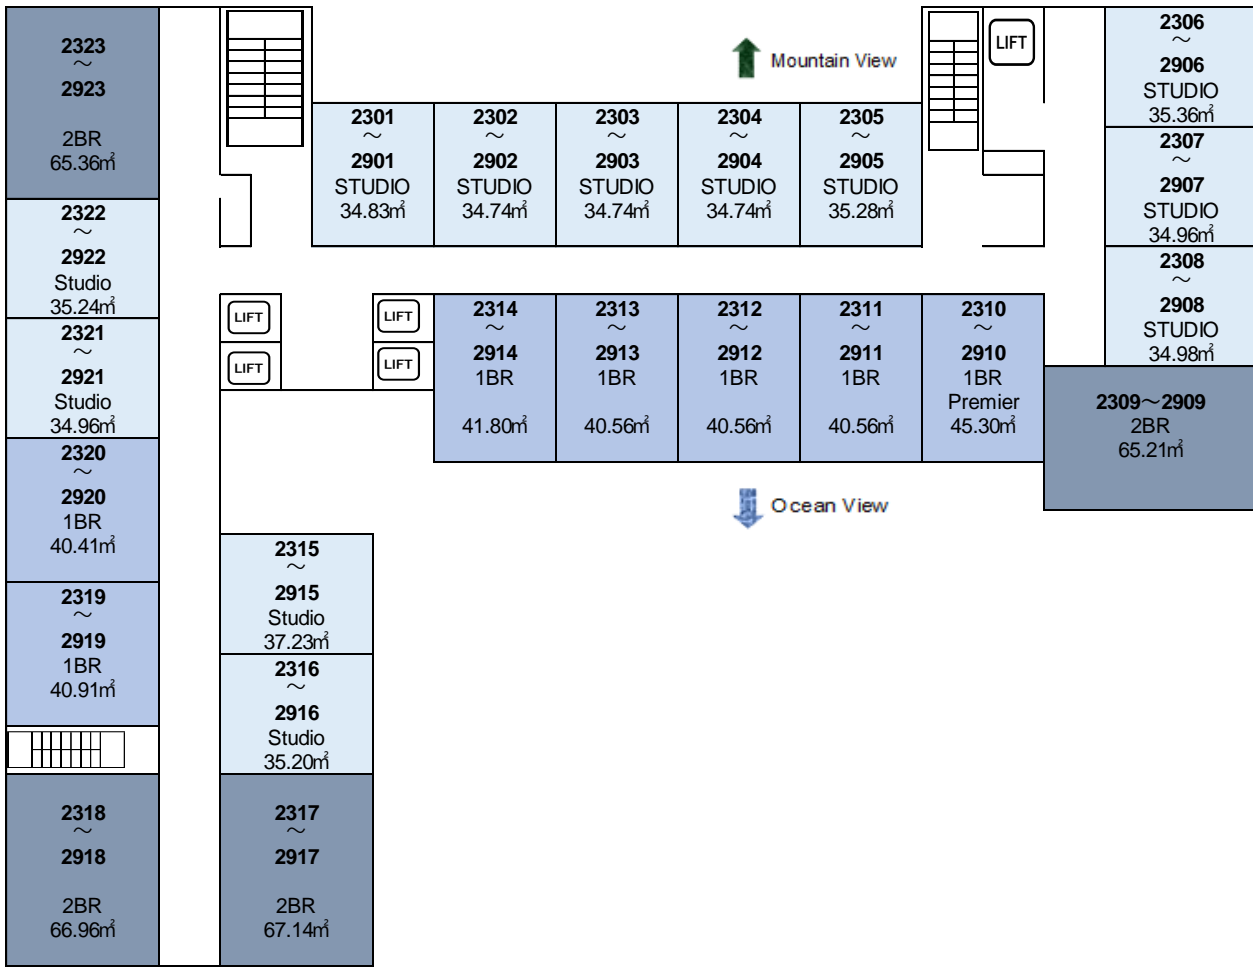

23F/24F/25F/29F